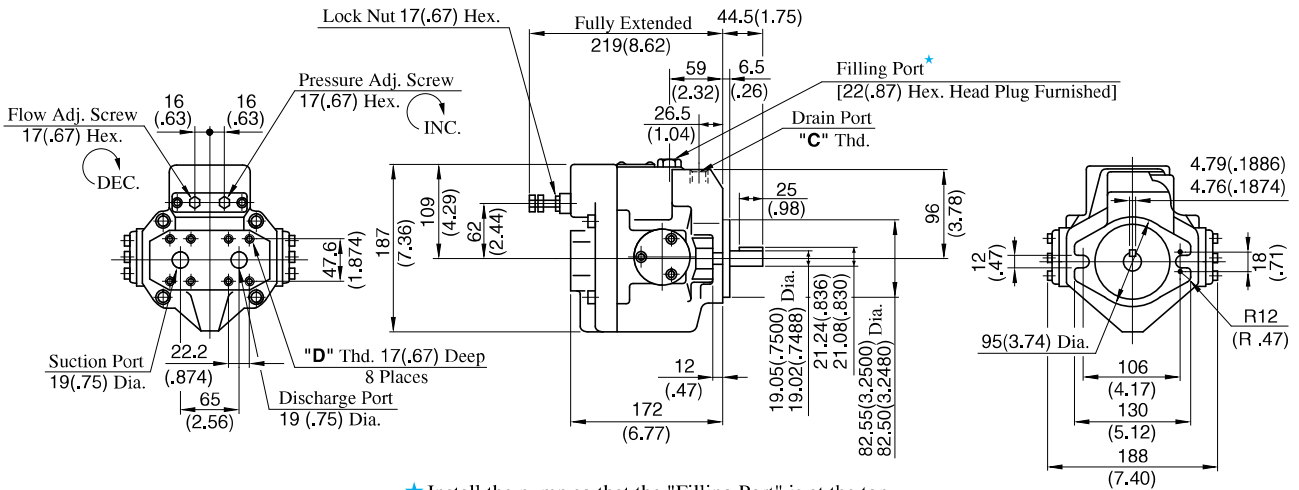

Axial Port Type

Flange Mtg.: A16-F-R-01-\*-K-32/3280/32950  
A22-F-R-01-\*-K-32/3280/32950

Model Numbers	"C" Thd.	"D" Thd.
A16/A22-F-R-01-*-K-32	Rc 3/8	M 10
A16/A22-F-R-01-*-K-3280	3/8 BSP.F	
A16/A22-F-R-01-*-K-3290	SAE #8	3/8-16 UNC

Foot Mtg.: A16-L-R-01-\*-K-32/3280/32950  
A22-L-R-01-\*-K-32/3280/32950

Side Port Type

DIMENSIONS IN MILLIMETRES (INCHES)

Flange Mtg.: A16-F-R-01-\*-S-K-32/3280/32950  
A22-F-R-01-\*-S-K-32/3280/32950