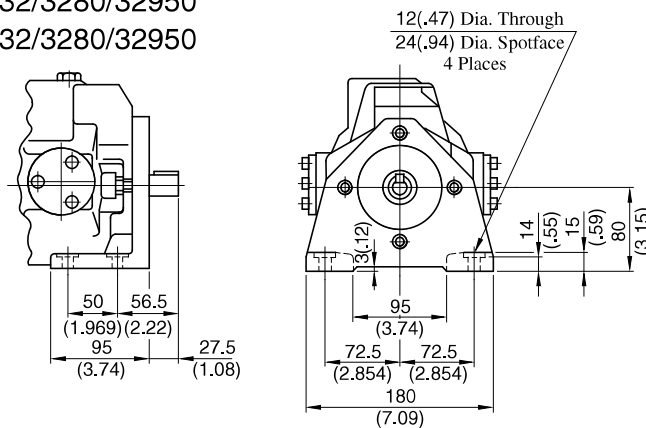

Axial Port Type

Flange Mtg.: A16-F-R-01-\*-K-32/3280/32950  
A22-F-R-01-\*-K-32/3280/32950

Model Numbers	"C" Thd.	"D" Thd.
A16/A22-F-R-01-*-K-32	Rc 3/8	M 10
A16/A22-F-R-01-*-K-3280	3/8 BSP.F	
A16/A22-F-R-01-*-K-3290	SAE #8	3/8-16 UNC

Foot Mtg.: A16-L-R-01-\*-K-32/3280/32950  
A22-L-R-01-\*-K-32/3280/32950

Side Port Type

DIMENSIONS IN MILLIMETRES (INCHES)

Flange Mtg.: A16-F-R-01-\*-S-K-32/3280/32950  
A22-F-R-01-\*-S-K-32/3280/32950